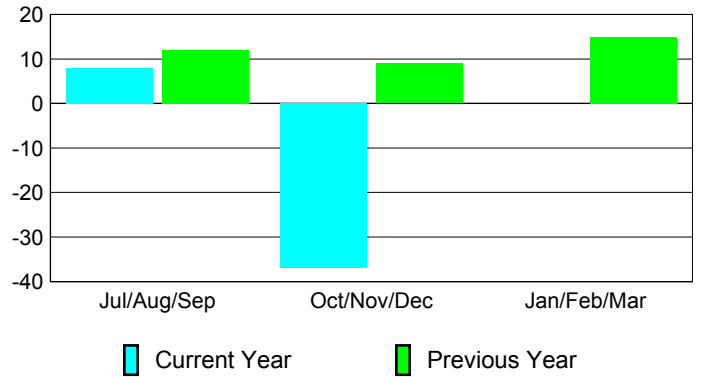

Membership Results 2012-2013

Membership 2011-2012

Month	Net Memb Goal	Actual New Memb	Actual Dropped Memb	Gain/Loss of Memb	Gain/Loss of Memb
Jul/Aug/Sep		41	-33	8	12
Oct/Nov/Dec		35	-72	-37	9
Jan/Feb/Mar					15
Totals		76	-105	-29	36

Membership Results 2012-2013

Goal, New, Dropped, Gain/Loss

Comparison of Membership Gain/Loss

Current Year Compared to the Previous Year

Gender Comparison 2012-2013

Jan/Feb/Mar

Male

Female