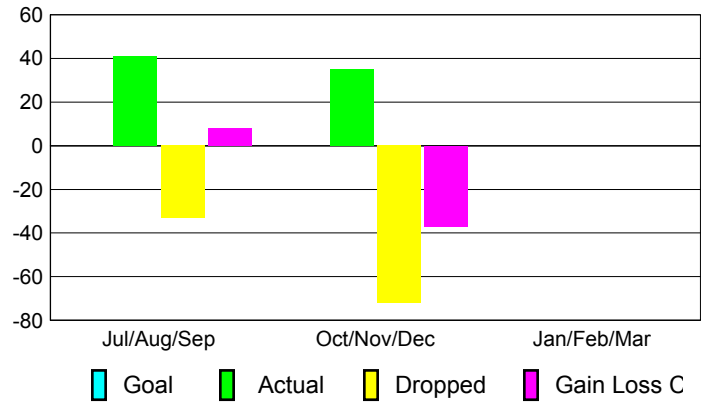

Membership Results 2012-2013

Goal, New, Dropped, Gain/Loss

Comparison of Membership Gain/Loss

Current Year Compared to the Previous Year