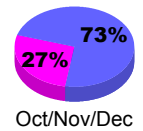

Membership Results 2012-2013

Membership 2011-2012

Month	Net Memb Goal	Actual New Memb	Actual Dropped Memb	Gain/Loss of Memb	Gain/Loss of Memb
Jul/Aug/Sep		41	-33	8	12
Oct/Nov/Dec		35	-72	-37	9
Jan/Feb/Mar					15
Totals		76	-105	-29	36

Membership Results 2012-2013

Goal, New, Dropped, Gain/Loss

Comparison of Membership Gain/Loss

Current Year Compared to the Previous Year

Gender Comparison 2012-2013

Jan/Feb/Mar

Male

Female